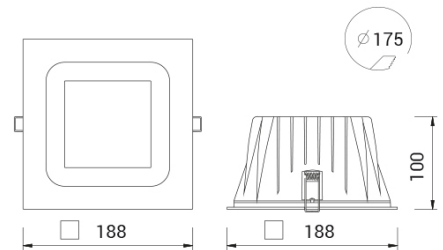

BOX LED MEDIUM

Circular cut-out. IP54 protection from the bottom

CODE		FLUX	SIZE	CERTIFICATIONS
44MP32K4M54	32W 4000K	3291lm	188mm	  

Optics

Internal polycarbonate reflector and opal microprism polycarbonate diffuser. CUT OFF > 20°.

Specifications

SMD LED technology;
Driver included;
CRI>90;
Mac Adams 3;
Life Time: L80/B10 >50.000h;
5 years complete warranty;
Eye safety: RG0/RG1 in accordance with EN62471:2009

Body

Body in die-cast aluminium.