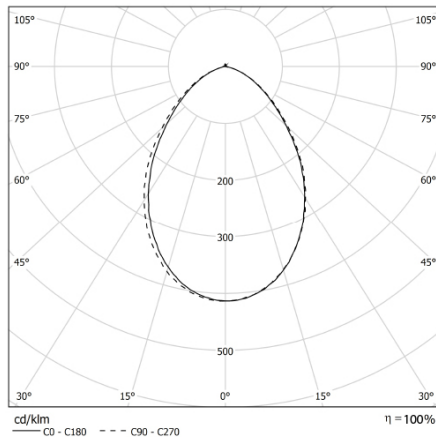

BOX LED MEDIUM

Circular cut-out. IP54 protection from the bottom

CODE		FLUX	SIZE	CERTIFICATIONS
44MP32K4M54	32W 4000K	3291lm	188mm	  

Optics

Internal polycarbonate reflector and opal microprism polycarbonate diffuser. CUT OFF > 20°.

Specifications

SMD LED technology;
Driver included;
CRI>90;
Mac Adams 3;
Life Time: L80/B10 >50.000h;
5 years complete warranty;
Eye safety: RG0/RG1 in accordance with EN62471:2009

Body

Body in die-cast aluminium.